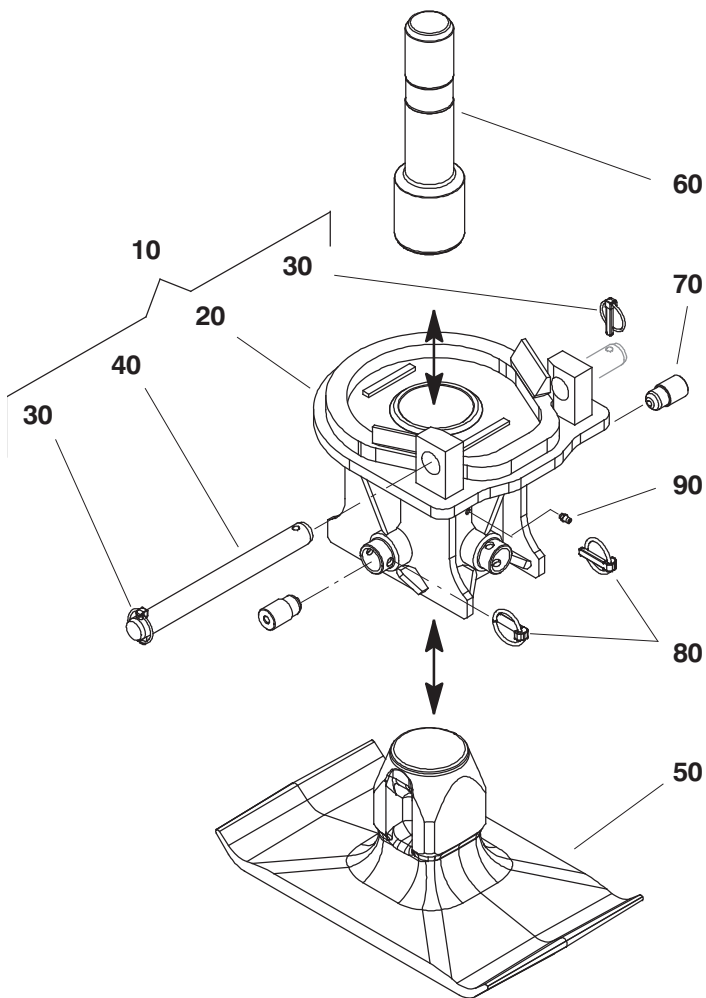

# SC-28

N/S : A00Y - 00100 ➔

Clip-Ram

Clip-Bucket

	x ??	CPN	Descriptions
	1	86580966	Plug
	1	86600632	Valve
	12	86626009	Screw
	1	86624319	Upper flange
	1	86633930	Diaphragm
	1	86624301	Lower flange
•	8	86352481	Seal
•	8	86420098	O'ring
	1	86637816	Piston cover
•	1	86629797	Seal
•	1	86624426	Seal
	1	86637808	Valve
	1	86626421	Cover
	1	86624400	Distributor
	1	86626413	Distribution box
	1	86624459	Strike piston
	1	86624160	Pin
	1	86626405	Cylinder
•	1	86624368	Seal
•	1	86610722	Scraper seal
	1	86624343	Seals casing
	1	86624335	Body
	1	86655354	Oiler
	1	86693777	Retaining pin
	1	86624467	Bushing
	2	86292927	Adaptor
	2	86484565	Plug
	1	86609161	Plug

	x	CPN	Descriptions
	??		
10	1	86693751	Housing
20	1	86624509	Upper dampener
30	1	86624517	Support plate
40	1	86624491	Lower dampener
50	1	86693769	Retainer clamp
60	1	86694551	Check device

1 x 86641594

x	??	CPN	Descriptions
10	1	86636396	Pyramidal point
20	1	86636388	Chisel
30	1	86638806	Cross cut asphalt tool
40	1	86642196	Pyramidal point

50	1	86261328	Lubricating pump
60	1	86476314	Grease

	x	CPN	Descriptions
	??		
10	1	86628666	Pin
20	2	86246279	Pin

# Clip–Ram 86638475

	X ??	CPN	Descriptions
	10	1	86639564 Clip ram frame
	- 20	1	86638285 Clip ram frame
	- 30	2	86246279 Pin
	- 40	1	86628666 Pin
	50	1	86639978 Clip ram base plate
	60	1	86638483 Clip ram tool
	70	2	86638491 Retaining pin
	80	2	86420304 Pin
	90	1	86655354 Oiler