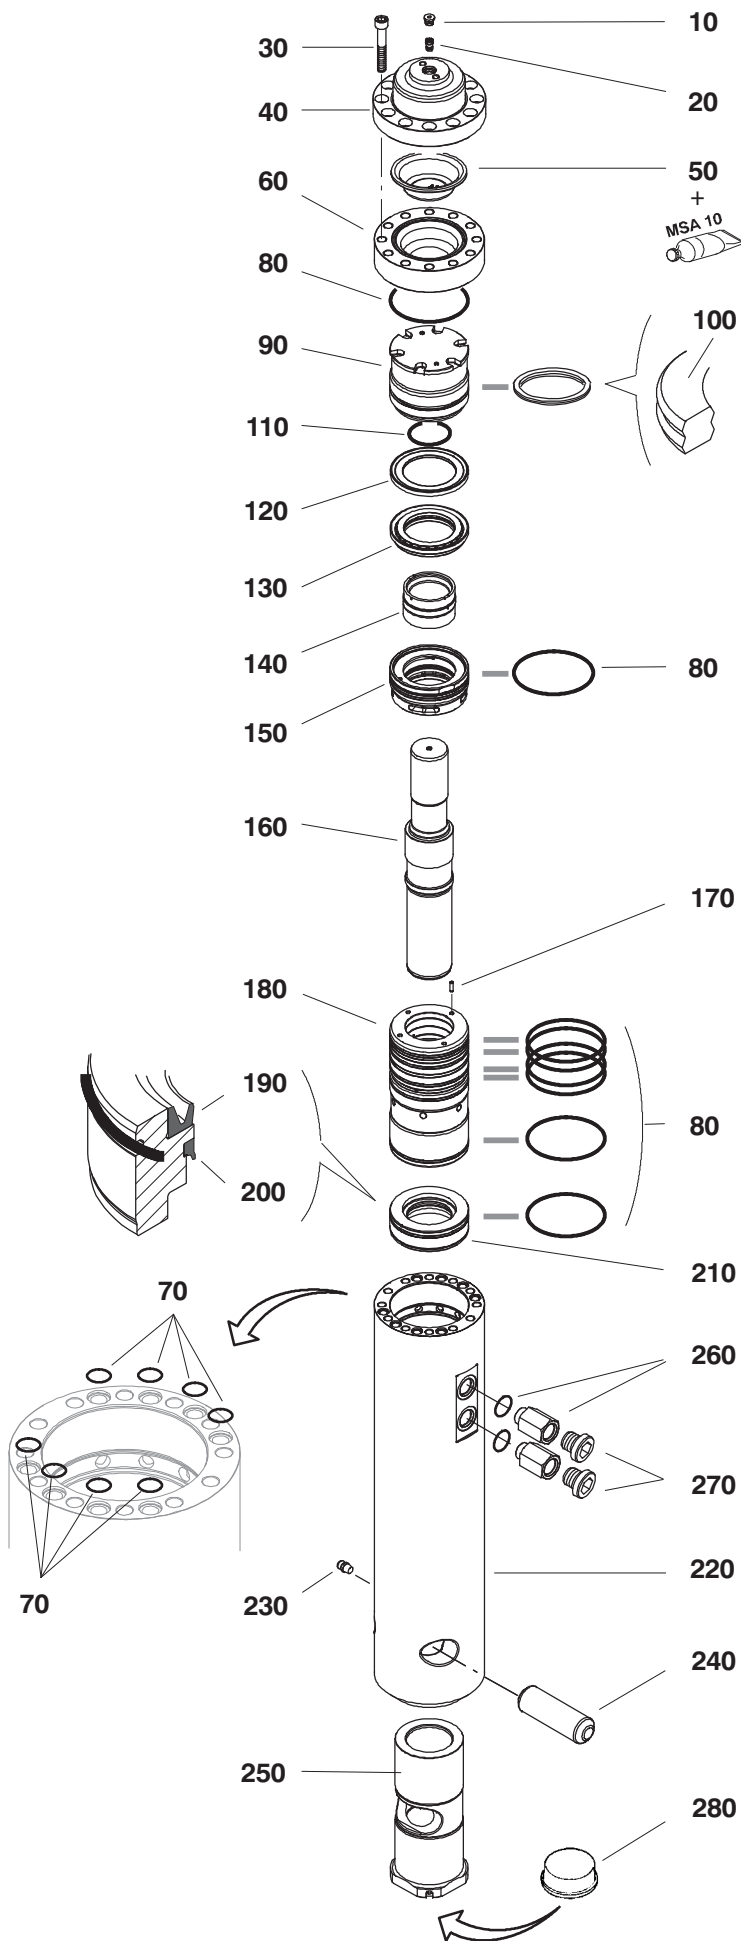

# SC-28

N/S : A00Y - 00100 ➔

Clip-Ram

Clip-Bucket

	x ??	CPN	Descriptions
	1	86580966	Plug
	1	86600632	Valve
	12	86626009	Screw
	1	86624319	Upper flange
	1	86633930	Diaphragm
	1	86624301	Lower flange
•	8	86352481	Seal
•	8	86420098	O'ring
	1	86637816	Piston cover
•	1	86629797	Seal
•	1	86624426	Seal
	1	86637808	Valve
	1	86626421	Cover
	1	86624400	Distributor
	1	86626413	Distribution box
	1	86624459	Strike piston
	1	86624160	Pin
	1	86626405	Cylinder
•	1	86624368	Seal
•	1	86610722	Scraper seal
	1	86624343	Seals casing
	1	86624335	Body
	1	86655354	Oiler
	1	86693777	Retaining pin
	1	86624467	Bushing
	2	86292927	Adaptor
	2	86484565	Plug
	1	86609161	Plug

	x	CPN	Descriptions
	??		
10	1	86693751	Housing
20	1	86624509	Upper dampener
30	1	86624517	Support plate
40	1	86624491	Lower dampener
50	1	86693769	Retainer clamp
60	1	86694551	Check device

1 x 86641594

x	??	CPN	Descriptions
10	1	86636396	Pyramidal point
20	1	86636388	Chisel
30	1	86638806	Cross cut asphalt tool
40	1	86642196	Pyramidal point

50	1	86261328	Lubricating pump
60	1	86476314	Grease

	x	CPN	Descriptions
	??		
10	1	86628666	Pin
20	2	86246279	Pin

# Clip–Ram 86638475

	X ??	CPN	Descriptions
	10	1	86639564 Clip ram frame
	- 20	1	86638285 Clip ram frame
	- 30	2	86246279 Pin
	- 40	1	86628666 Pin
	50	1	86639978 Clip ram base plate
	60	1	86638483 Clip ram tool
	70	2	86638491 Retaining pin
	80	2	86420304 Pin
	90	1	86655354 Oiler