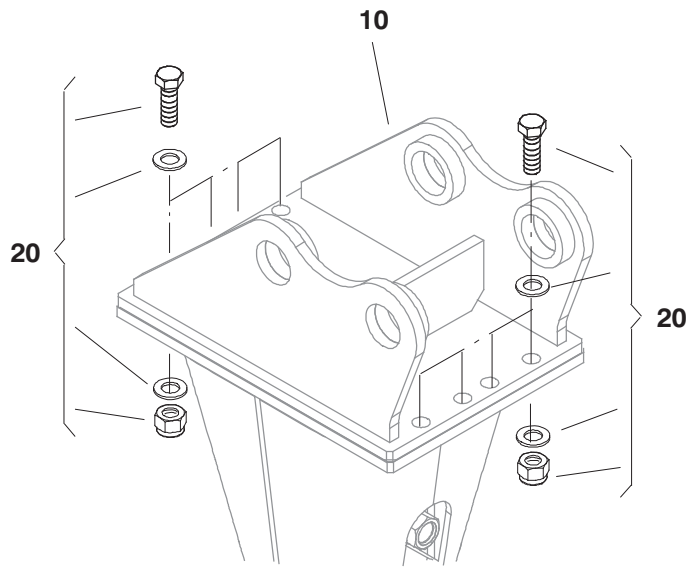

x	CPN	Descriptions
	??		
10	1	86633450	Fixing cap
20	1	86657202	Screw pack