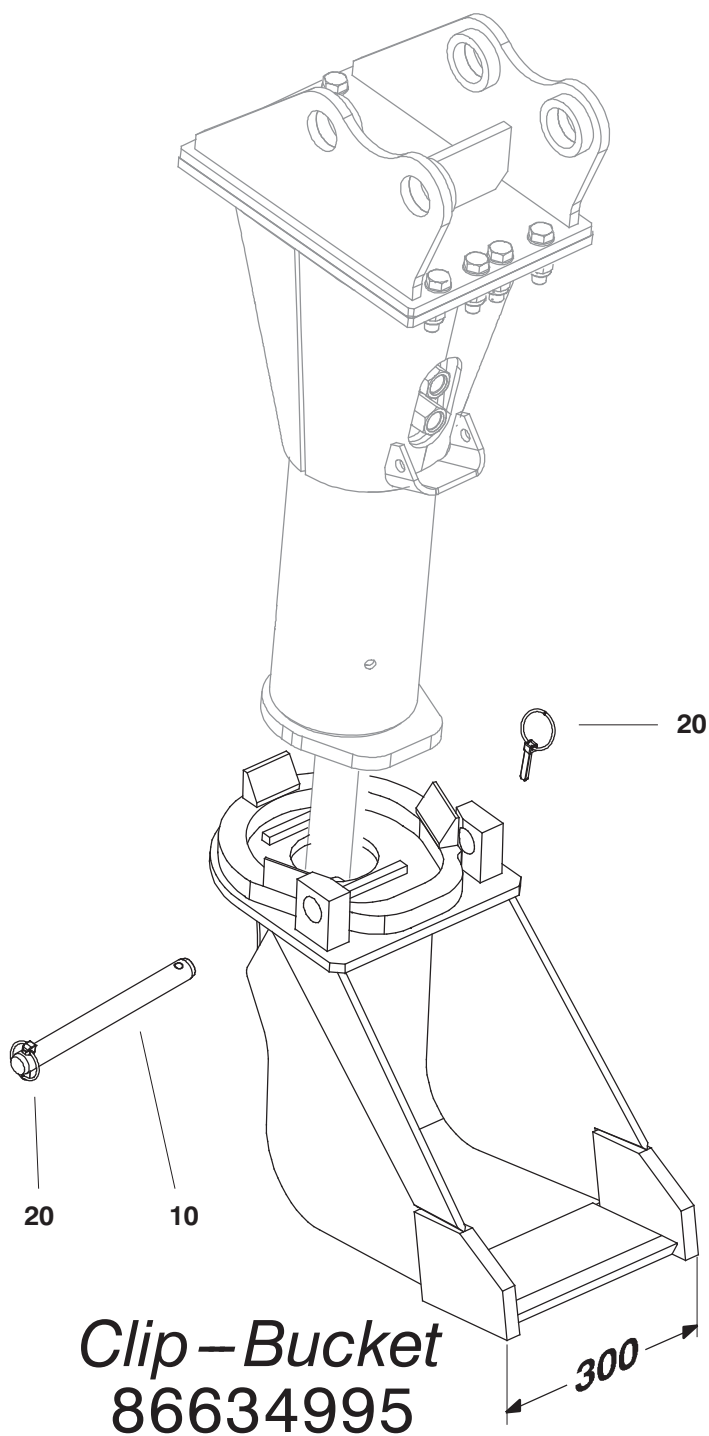

# SC-28

N/S : A00Y - 00100 ➔

Clip-Ram

Clip-Bucket

	x ??	CPN	Descriptions
	1	86580966	Plug
	1	86600632	Valve
	12	86626009	Screw
	1	86624319	Upper flange
	1	86633930	Diaphragm
	1	86624301	Lower flange
•	8	86352481	Seal
•	8	86420098	O'ring
	1	86637816	Piston cover
•	1	86629797	Seal
•	1	86624426	Seal
	1	86637808	Valve
	1	86626421	Cover
	1	86624400	Distributor
	1	86626413	Distribution box
	1	86624459	Strike piston
	1	86624160	Pin
	1	86626405	Cylinder
•	1	86624368	Seal
•	1	86610722	Scraper seal
	1	86624343	Seals casing
	1	86624335	Body
	1	86655354	Oiler
	1	86693777	Retaining pin
	1	86624467	Bushing
	2	86292927	Adaptor
	2	86484565	Plug
	1	86609161	Plug

	x	CPN	Descriptions
	??		
10	1	86693751	Housing
20	1	86624509	Upper dampener
30	1	86624517	Support plate
40	1	86624491	Lower dampener
50	1	86693769	Retainer clamp
60	1	86694551	Check device

1 x 86641594

x	??	CPN	Descriptions
10	1	86636396	Pyramidal point
20	1	86636388	Chisel
30	1	86638806	Cross cut asphalt tool
40	1	86642196	Pyramidal point

50	1	86261328	Lubricating pump
60	1	86476314	Grease

	x	CPN	Descriptions
	??		
10	1	86628666	Pin
20	2	86246279	Pin