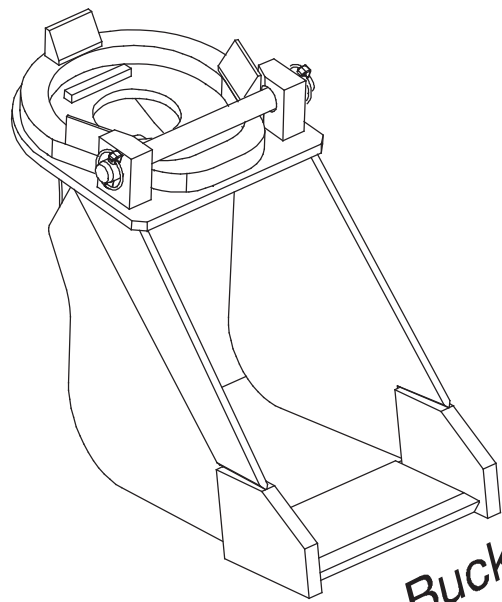

# SC-28

N/S : A00Y - 00100 ➔

Clip-Ram

Clip-Bucket

	x ??	CPN	Descriptions
	1	86580966	Plug
	1	86600632	Valve
	12	86626009	Screw
	1	86624319	Upper flange
	1	86633930	Diaphragm
	1	86624301	Lower flange
•	8	86352481	Seal
•	8	86420098	O'ring
	1	86637816	Piston cover
•	1	86629797	Seal
•	1	86624426	Seal
	1	86637808	Valve
	1	86626421	Cover
	1	86624400	Distributor
	1	86626413	Distribution box
	1	86624459	Strike piston
	1	86624160	Pin
	1	86626405	Cylinder
•	1	86624368	Seal
•	1	86610722	Scraper seal
	1	86624343	Seals casing
	1	86624335	Body
	1	86655354	Oiler
	1	86693777	Retaining pin
	1	86624467	Bushing
	2	86292927	Adaptor
	2	86484565	Plug
	1	86609161	Plug

	x	CPN	Descriptions
	??		
10	1	86693751	Housing
20	1	86624509	Upper dampener
30	1	86624517	Support plate
40	1	86624491	Lower dampener
50	1	86693769	Retainer clamp
60	1	86694551	Check device

1 x 86641594