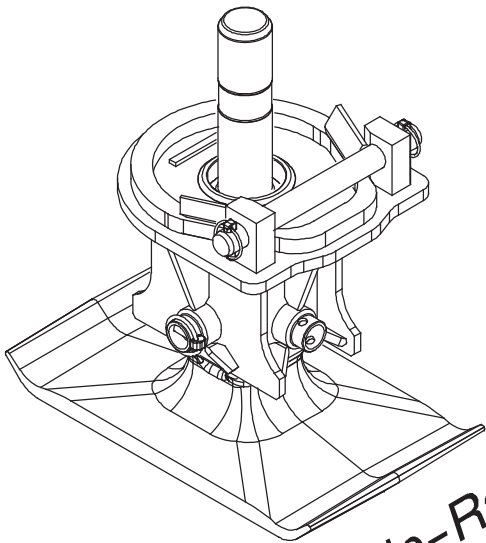

# SC-28

N/S : A00Y - 00100 ➔

Clip-Ram

Clip-Bucket

	x ??	CPN	Descriptions
	1	86580966	Plug
	1	86600632	Valve
	12	86626009	Screw
	1	86624319	Upper flange
	1	86633930	Diaphragm
	1	86624301	Lower flange
•	8	86352481	Seal
•	8	86420098	O'ring
	1	86637816	Piston cover
•	1	86629797	Seal
•	1	86624426	Seal
	1	86637808	Valve
	1	86626421	Cover
	1	86624400	Distributor
	1	86626413	Distribution box
	1	86624459	Strike piston
	1	86624160	Pin
	1	86626405	Cylinder
•	1	86624368	Seal
•	1	86610722	Scraper seal
	1	86624343	Seals casing
	1	86624335	Body
	1	86655354	Oiler
	1	86693777	Retaining pin
	1	86624467	Bushing
	2	86292927	Adaptor
	2	86484565	Plug
	1	86609161	Plug

	x	CPN	Descriptions
	??		
10	1	86693751	Housing
20	1	86624509	Upper dampener
30	1	86624517	Support plate
40	1	86624491	Lower dampener
50	1	86693769	Retainer clamp
60	1	86694551	Check device

1 x 86641594