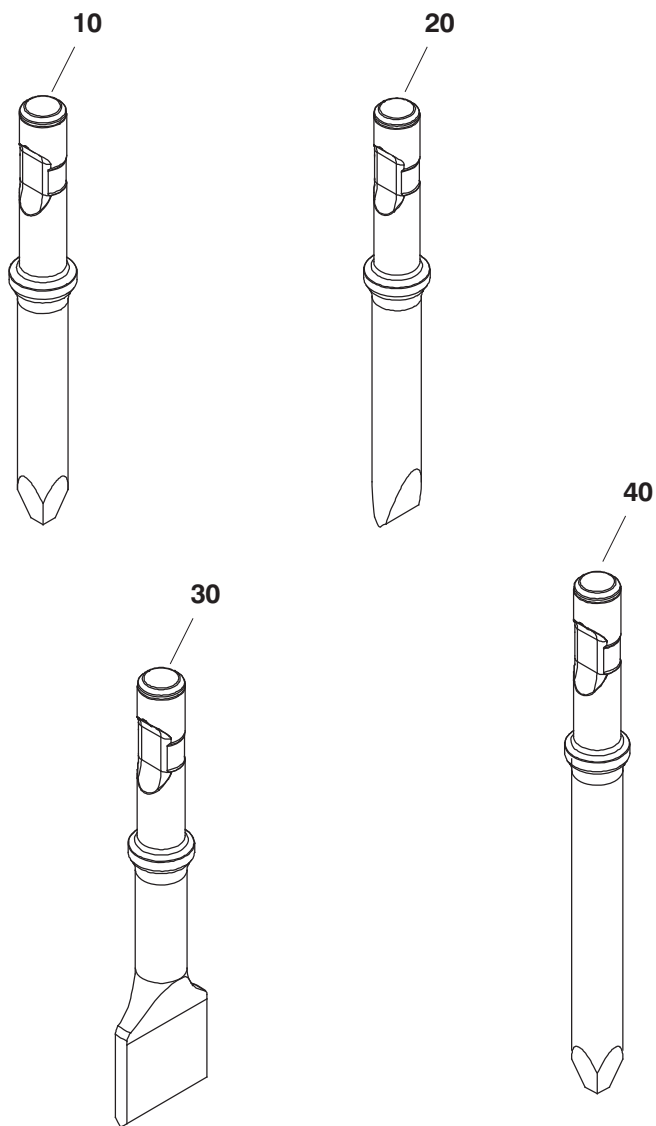

# SC-28

N/S : A00Y - 00100 ➔

Clip-Ram

Clip-Bucket

	x ??	CPN	Descriptions
	1	86580966	Plug
	1	86600632	Valve
	12	86626009	Screw
	1	86624319	Upper flange
	1	86633930	Diaphragm
	1	86624301	Lower flange
•	8	86352481	Seal
•	8	86420098	O'ring
	1	86637816	Piston cover
•	1	86629797	Seal
•	1	86624426	Seal
	1	86637808	Valve
	1	86626421	Cover
	1	86624400	Distributor
	1	86626413	Distribution box
	1	86624459	Strike piston
	1	86624160	Pin
	1	86626405	Cylinder
•	1	86624368	Seal
•	1	86610722	Scraper seal
	1	86624343	Seals casing
	1	86624335	Body
	1	86655354	Oiler
	1	86693777	Retaining pin
	1	86624467	Bushing
	2	86292927	Adaptor
	2	86484565	Plug
	1	86609161	Plug

	x	CPN	Descriptions
	??		
10	1	86693751	Housing
20	1	86624509	Upper dampener
30	1	86624517	Support plate
40	1	86624491	Lower dampener
50	1	86693769	Retainer clamp
60	1	86694551	Check device

1 x 86641594