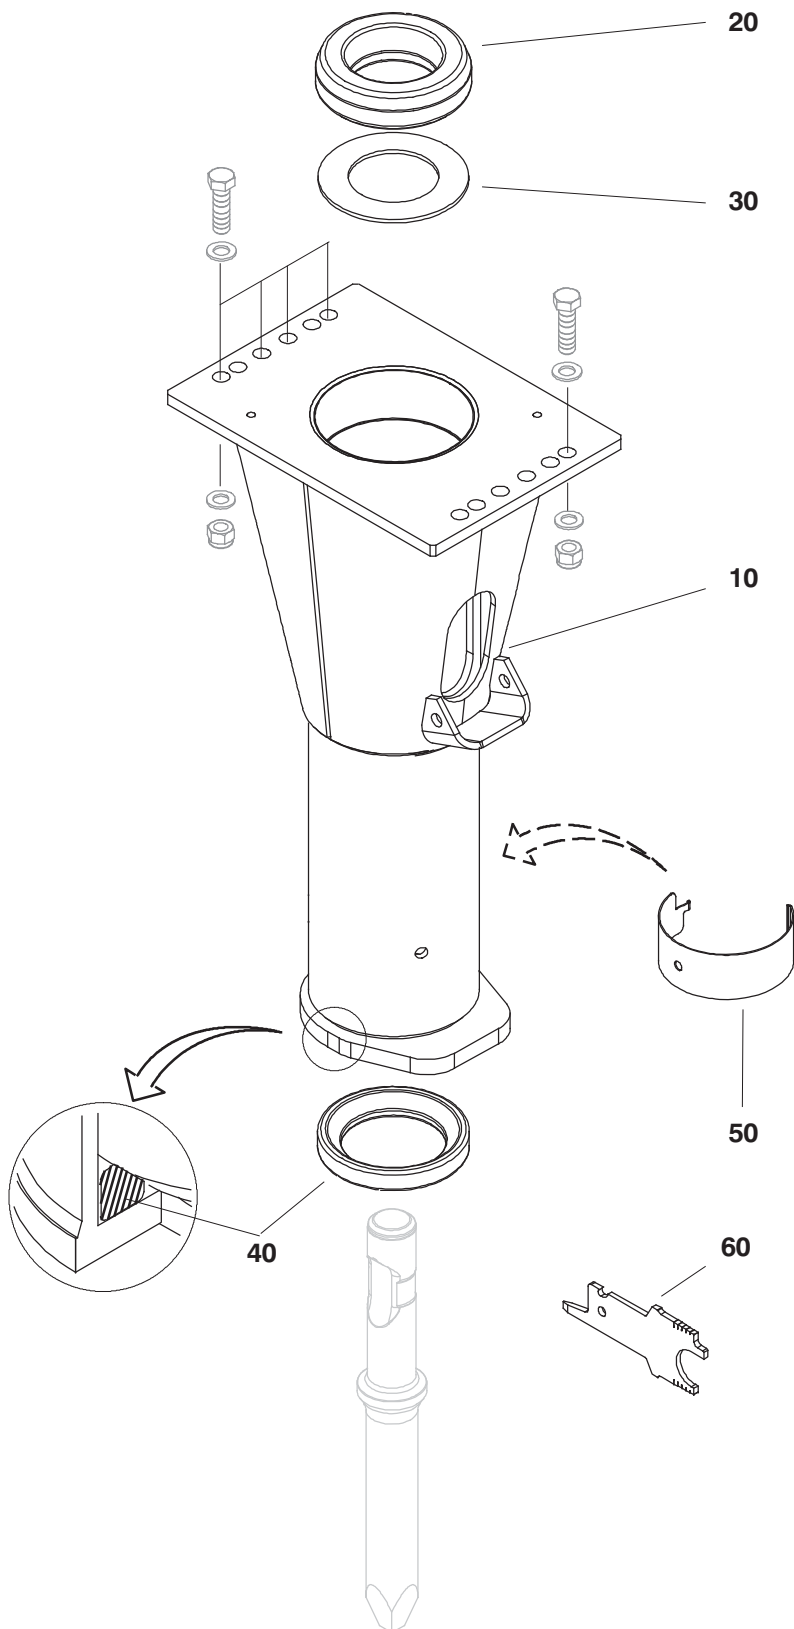

# SC-28

N/S : A00Y - 00100 ➔

Clip-Ram

Clip-Bucket

	x ??	CPN	Descriptions
	1	86580966	Plug
	1	86600632	Valve
	12	86626009	Screw
	1	86624319	Upper flange
	1	86633930	Diaphragm
	1	86624301	Lower flange
•	8	86352481	Seal
•	8	86420098	O'ring
	1	86637816	Piston cover
•	1	86629797	Seal
•	1	86624426	Seal
	1	86637808	Valve
	1	86626421	Cover
	1	86624400	Distributor
	1	86626413	Distribution box
	1	86624459	Strike piston
	1	86624160	Pin
	1	86626405	Cylinder
•	1	86624368	Seal
•	1	86610722	Scraper seal
	1	86624343	Seals casing
	1	86624335	Body
	1	86655354	Oiler
	1	86693777	Retaining pin
	1	86624467	Bushing
	2	86292927	Adaptor
	2	86484565	Plug
	1	86609161	Plug

	x	CPN	Descriptions
	??		
10	1	86693751	Housing
20	1	86624509	Upper dampener
30	1	86624517	Support plate
40	1	86624491	Lower dampener
50	1	86693769	Retainer clamp
60	1	86694551	Check device

1 x 86641594

x	??	CPN	Descriptions
10	1	86636396	Pyramidal point
20	1	86636388	Chisel
30	1	86638806	Cross cut asphalt tool
40	1	86642196	Pyramidal point

50	1	86261328	Lubricating pump
60	1	86476314	Grease

	x	CPN	Descriptions
	??		
10	1	86628666	Pin
20	2	86246279	Pin

# Clip–Ram 86638475

	X ??	CPN	Descriptions
	10	1	86639564 Clip ram frame
	- 20	1	86638285 Clip ram frame
	- 30	2	86246279 Pin
	- 40	1	86628666 Pin
	50	1	86639978 Clip ram base plate
	60	1	86638483 Clip ram tool
	70	2	86638491 Retaining pin
	80	2	86420304 Pin
	90	1	86655354 Oiler