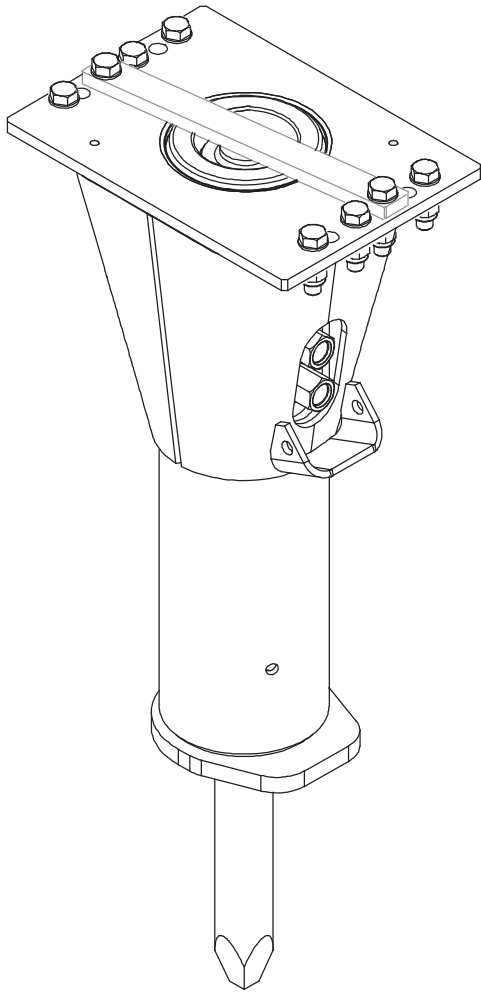

# SC-28

N/S : A00Y - 00100 ➔

Clip-Ram

Clip-Bucket

	x ??	CPN	Descriptions
	1	86580966	Plug
	1	86600632	Valve
	12	86626009	Screw
	1	86624319	Upper flange
	1	86633930	Diaphragm
	1	86624301	Lower flange
•	8	86352481	Seal
•	8	86420098	O'ring
	1	86637816	Piston cover
•	1	86629797	Seal
•	1	86624426	Seal
	1	86637808	Valve
	1	86626421	Cover
	1	86624400	Distributor
	1	86626413	Distribution box
	1	86624459	Strike piston
	1	86624160	Pin
	1	86626405	Cylinder
•	1	86624368	Seal
•	1	86610722	Scraper seal
	1	86624343	Seals casing
	1	86624335	Body
	1	86655354	Oiler
	1	86693777	Retaining pin
	1	86624467	Bushing
	2	86292927	Adaptor
	2	86484565	Plug
	1	86609161	Plug

	x	CPN	Descriptions
	??		
10	1	86693751	Housing
20	1	86624509	Upper dampener
30	1	86624517	Support plate
40	1	86624491	Lower dampener
50	1	86693769	Retainer clamp
60	1	86694551	Check device

1 x 86641594