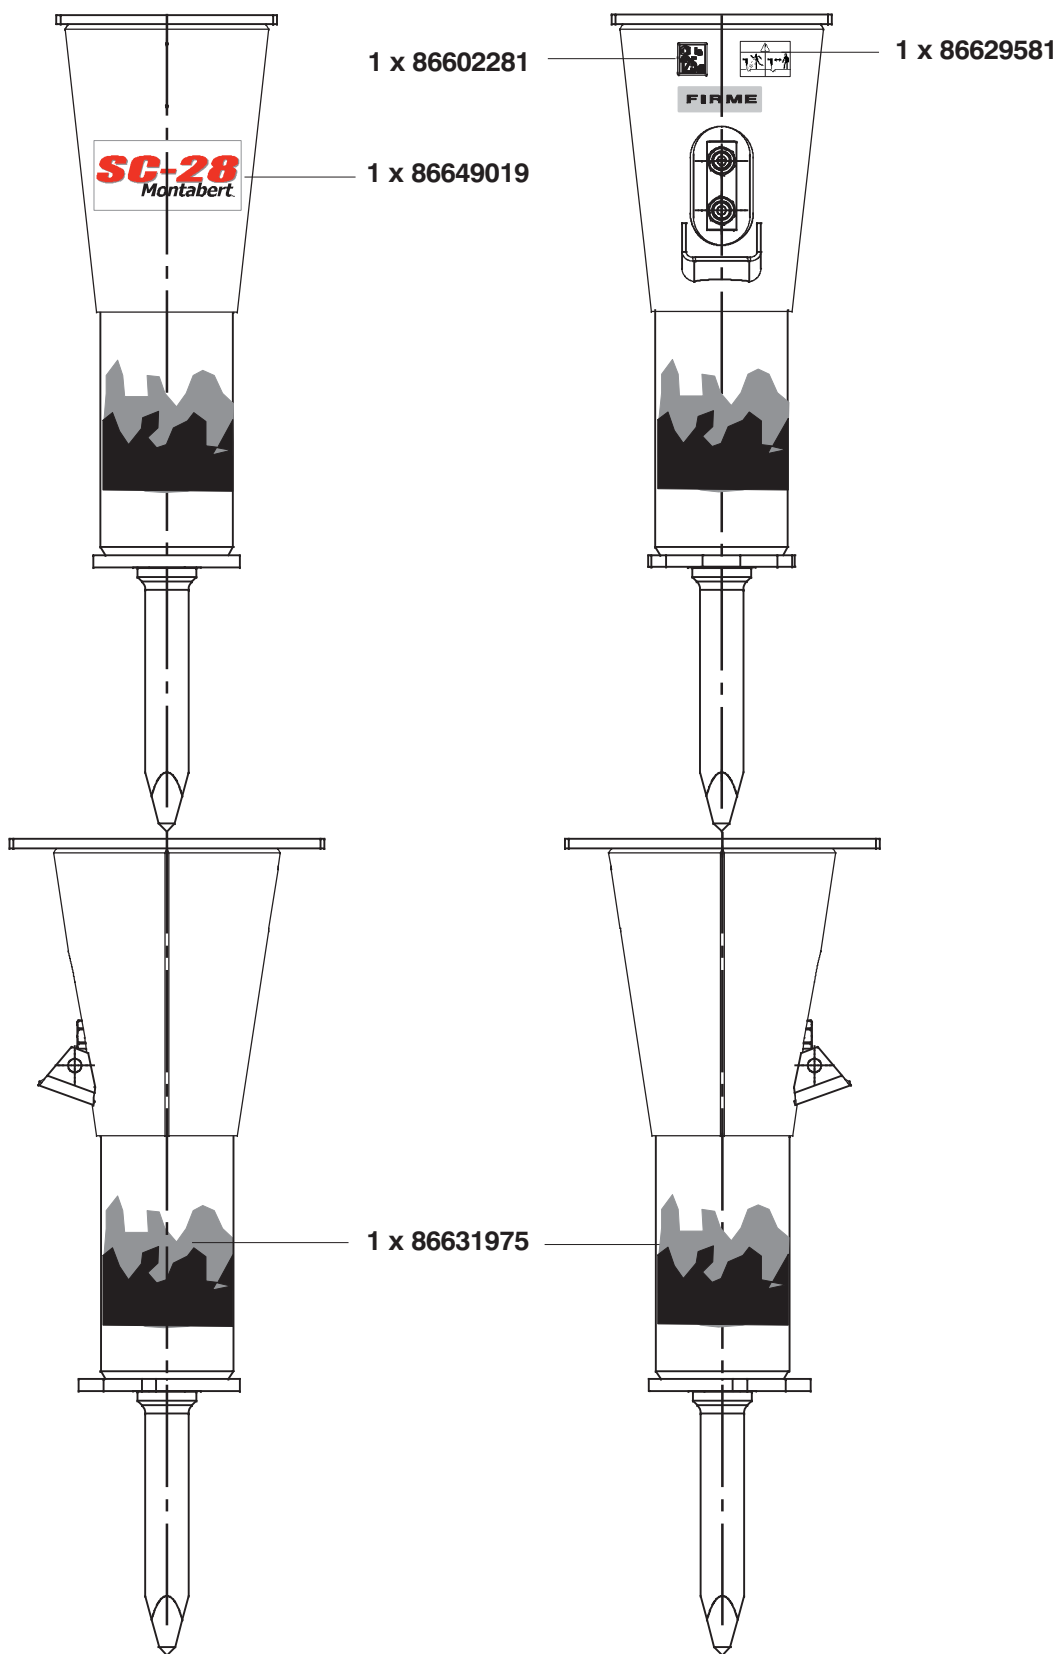

# SC-28

N/S : A00Y - 00100 ➔

Clip-Ram

Clip-Bucket

	x ??	CPN	Descriptions
	1	86580966	Plug
	1	86600632	Valve
	12	86626009	Screw
	1	86624319	Upper flange
	1	86633930	Diaphragm
	1	86624301	Lower flange
•	8	86352481	Seal
•	8	86420098	O'ring
	1	86637816	Piston cover
•	1	86629797	Seal
•	1	86624426	Seal
	1	86637808	Valve
	1	86626421	Cover
	1	86624400	Distributor
	1	86626413	Distribution box
	1	86624459	Strike piston
	1	86624160	Pin
	1	86626405	Cylinder
•	1	86624368	Seal
•	1	86610722	Scraper seal
	1	86624343	Seals casing
	1	86624335	Body
	1	86655354	Oiler
	1	86693777	Retaining pin
	1	86624467	Bushing
	2	86292927	Adaptor
	2	86484565	Plug
	1	86609161	Plug

	x	CPN	Descriptions
	??		
10	1	86693751	Housing
20	1	86624509	Upper dampener
30	1	86624517	Support plate
40	1	86624491	Lower dampener
50	1	86693769	Retainer clamp
60	1	86694551	Check device

1 x 86641594

x	??	CPN	Descriptions
10	1	86636396	Pyramidal point
20	1	86636388	Chisel
30	1	86638806	Cross cut asphalt tool
40	1	86642196	Pyramidal point

50	1	86261328	Lubricating pump
60	1	86476314	Grease

	x	CPN	Descriptions
	??		
10	1	86628666	Pin
20	2	86246279	Pin

# Clip–Ram 86638475

	X ??	CPN	Descriptions
	10	1	86639564 Clip ram frame
	- 20	1	86638285 Clip ram frame
	- 30	2	86246279 Pin
	- 40	1	86628666 Pin
	50	1	86639978 Clip ram base plate
	60	1	86638483 Clip ram tool
	70	2	86638491 Retaining pin
	80	2	86420304 Pin
	90	1	86655354 Oiler