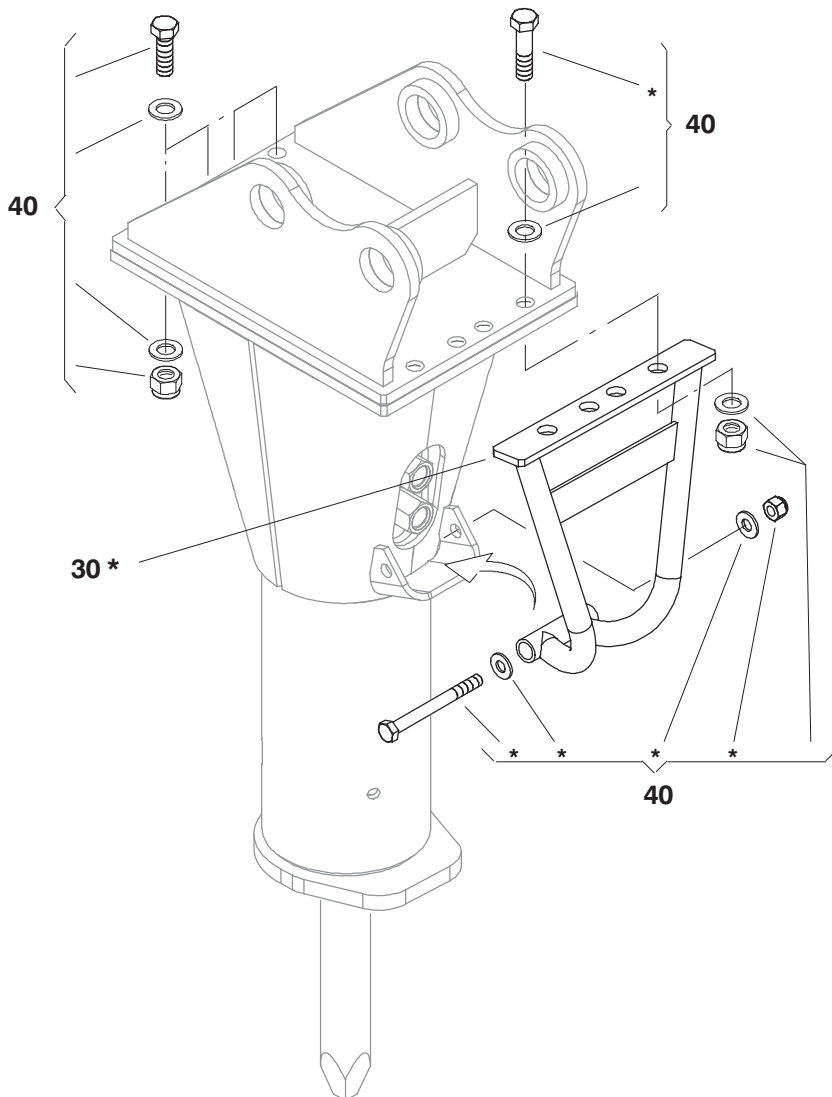

30	1	86636610	Hose protection
40	1	86657269	Screw pack

*	1	86636735	Hose protection kit