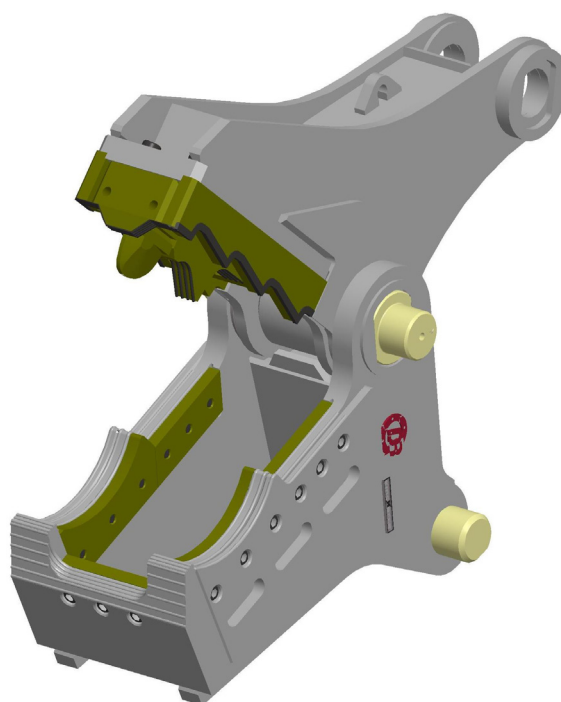

Partsbook
for
Multi Quick Processor
MQP-45-U

Product	Part Number	Ref.
MQP-45-U Serie 2	MQP45U135BAA	..

Partsbook_MQP45U135BAA-A.doc

December 2012

Demarec Demolition and Recycling Equipment BV

Den Hoek 10, 5845 EL St. Anthonis, Netherlands

Jaw GP

Number **MQP45U135BAA**

Set	Wearpartset	Itemnumber
a	Crusherblades set	403664
b	Teethplate	403657

Multi Quick Processor	<i>Page</i>	2	<i>of</i>	2
	<i>Date</i>	December 2012		
	<i>Product type</i>	MQP-45-U		
Jaw GP	<i>Number</i>	MQP45U135BAA		

a	24	508075	Crusherblade - front	1
a	23	508074	Shim crusherblade - lower	2
a	22	508073	Shim crusherblade - lower	4
a	21	508072	Crusherblade - lower	2
a	20	508071	Shim - diamond	2
a	19	508070	Shim - diamond	4
a	18	508069	Crusherblade - upper	2
a	17	508064	Shim - straight	2
a	16	508063	Shim - straight	2
	15	500573	Bushing	2
	14	500560	Grease - nipple	2
b	13	500295	Hex. socket head cap screw	6
a	12	500282	Hex. socket head cap screw	15
	11	500262	Hex. socket head cap screw	2
	10	500247	Hex. socket head cap screw	2
b	9	500057	Washer HV	6
	8	404407	Jaw - lower asm. machined	1
b	7	403901	Teethplate	1
	6	403883	Jaw - upper asm. machined	1
	5	402482	Spacer	2
	4	401764	Ring - clamp	2
	3	401730	Pin	1
	2	401729	Locknut M130x4	1
	1	401728	Pin	1
Set	POS	PARTNUMBER	PARTNAME	QT