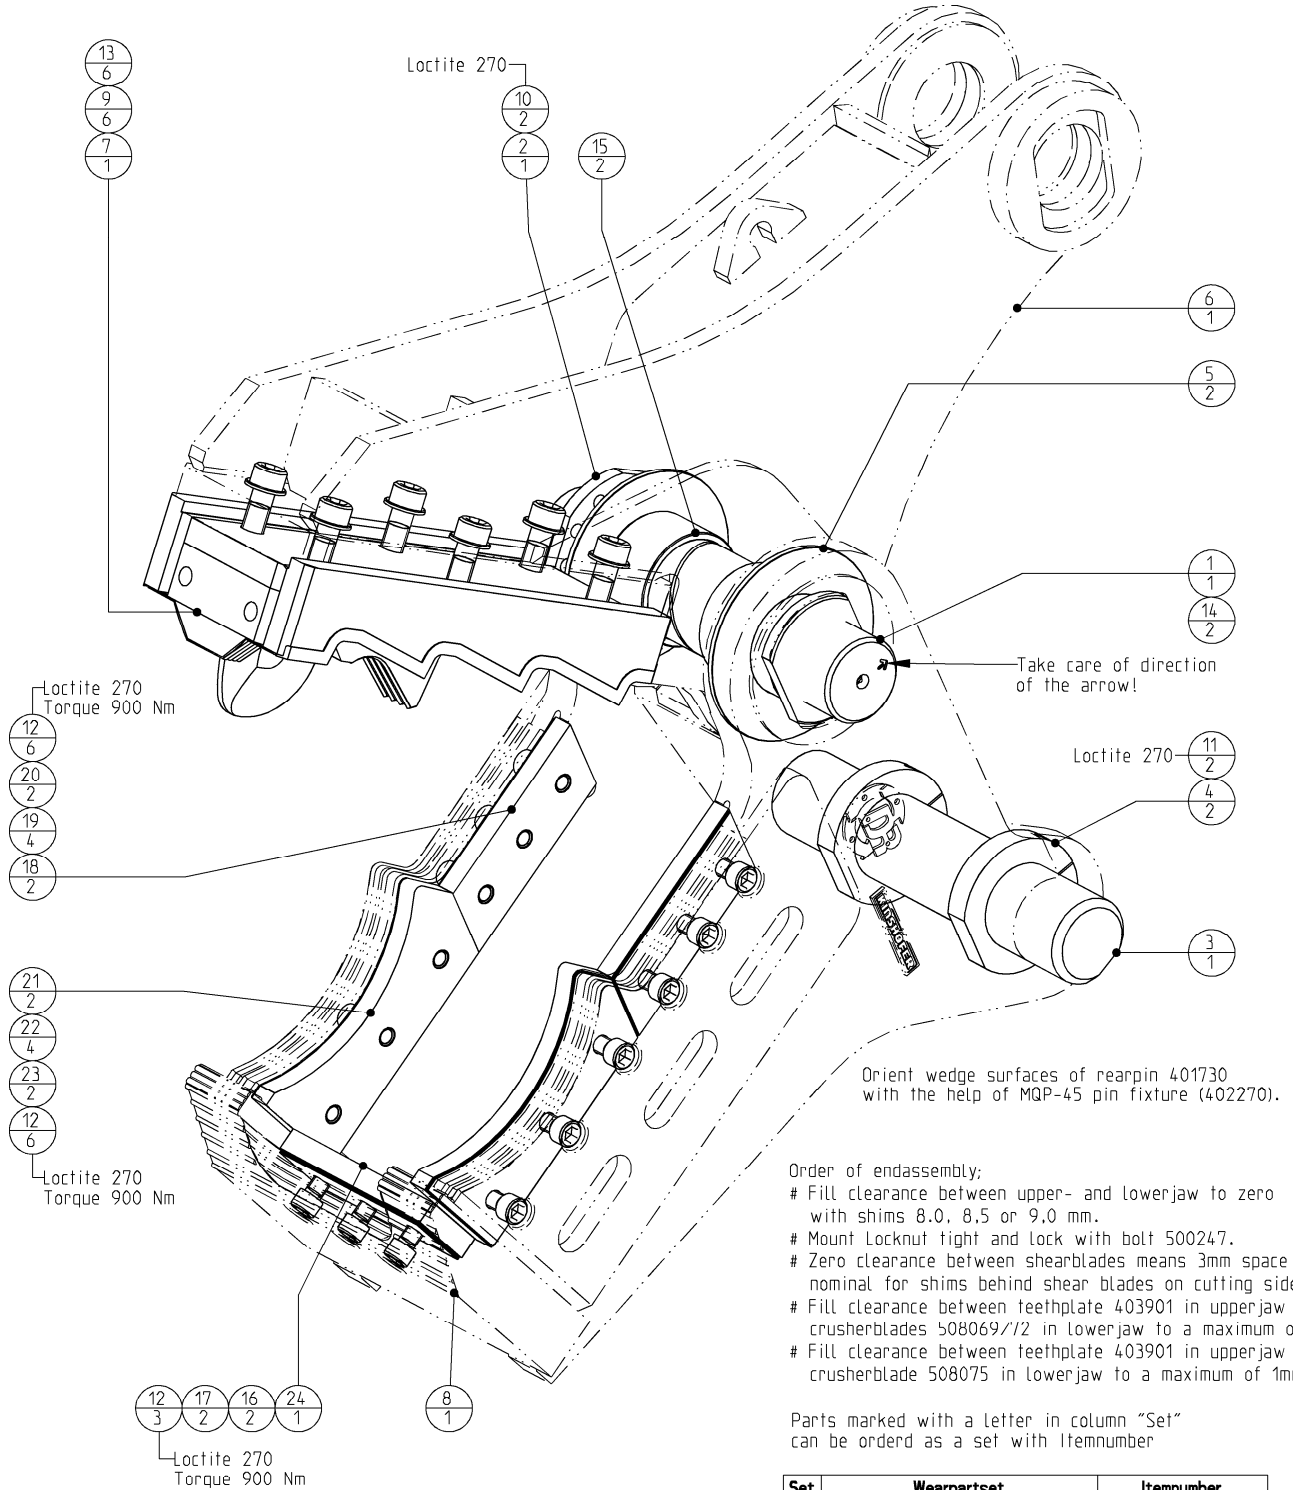

Partsbook
for
Multi Quick Processor
MQP-45-U

Product	Part Number	Ref.
MQP-45-U Serie 2	MQP45U135BAA	..

Partsbook_MQP45U135BAA-A.doc

December 2012

Demarec Demolition and Recycling Equipment BV

Den Hoek 10, 5845 EL St. Anthonis, Netherlands

Jaw GP

Number **MQP45U135BAA**

Set	Wearpartset	Itemnumber
a	Crusherblades set	403664
b	Teethplate	403657

Multi Quick Processor	<i>Page</i>	2	<i>of</i>	2
	<i>Date</i>	December 2012		
	<i>Product type</i>	MQP-45-U		
Jaw GP	<i>Number</i>	MQP45U135BAA		

a	24	508075	Crusherblade - front	1
a	23	508074	Shim crusherblade - lower	2
a	22	508073	Shim crusherblade - lower	4
a	21	508072	Crusherblade - lower	2
a	20	508071	Shim - diamond	2
a	19	508070	Shim - diamond	4
a	18	508069	Crusherblade - upper	2
a	17	508064	Shim - straight	2
a	16	508063	Shim - straight	2
	15	500573	Bushing	2
	14	500560	Grease - nipple	2
b	13	500295	Hex. socket head cap screw	6
a	12	500282	Hex. socket head cap screw	15
	11	500262	Hex. socket head cap screw	2
	10	500247	Hex. socket head cap screw	2
b	9	500057	Washer HV	6
	8	404407	Jaw - lower asm. machined	1
b	7	403901	Teethplate	1
	6	403883	Jaw - upper asm. machined	1
	5	402482	Spacer	2
	4	401764	Ring - clamp	2
	3	401730	Pin	1
	2	401729	Locknut M130x4	1
	1	401728	Pin	1
Set	POS	PARTNUMBER	PARTNAME	QT